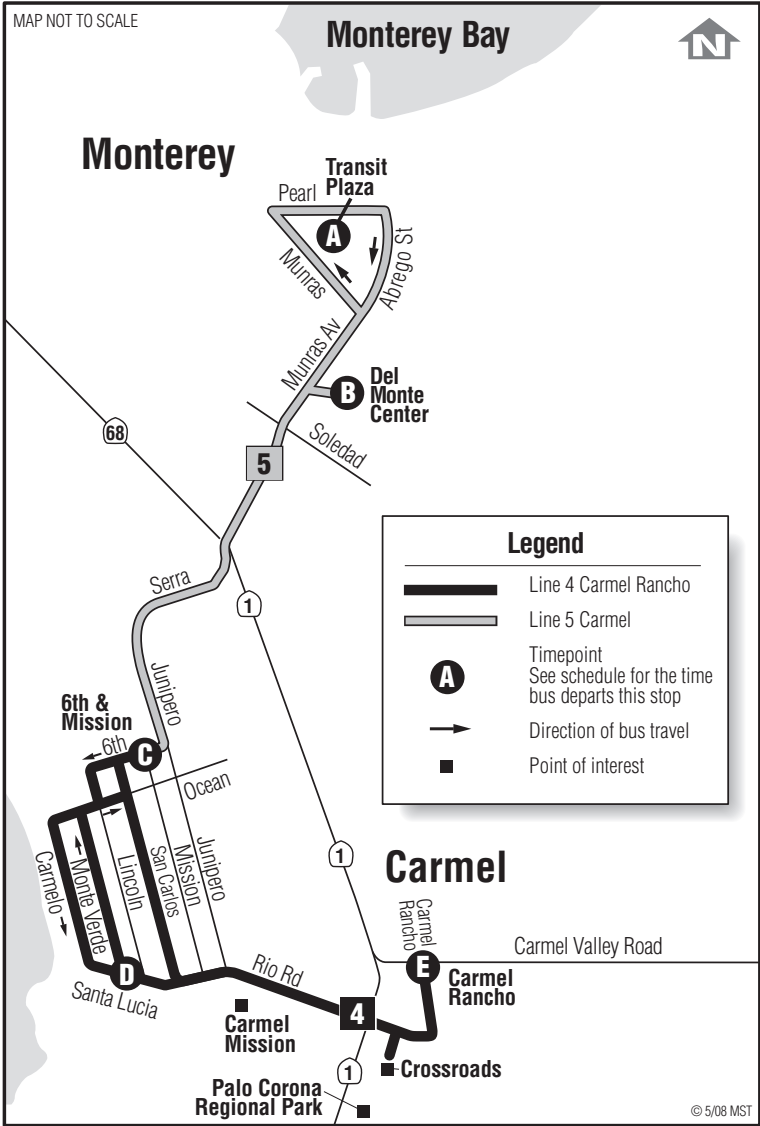

4 Carmel Rancho

5 Carmel

5 Carmel			
Daily			
Notes	Monterey Transit Plaza A	Del Monte Center B	6th & Mission C
	7:15	7:21	7:32
	8:15	8:21	8:32
	9:15	9:21	9:32
	10:15	10:21	10:32
	11:15	11:21	11:32
	12:15	12:21	12:32
	1:15	1:21	1:32
	2:15	2:21	2:32
	3:15	3:21	3:32
	4:15	4:21	4:32
	5:15	5:21	5:32
	6:15	6:21	6:32
	7:15	7:21	7:32
B	8:15	8:21	8:32
B	9:15	9:21	9:32
B	10:15	10:21	10:32

Notes:

A Monday through Friday.

B Monday through Saturday.

5 Monterey			
Daily			
Notes	6th & Mission C	Del Monte Center B	Monterey Transit Plaza A
A	6:52	7:02	7:08
	7:52	8:02	8:08
	8:52	9:02	9:08
	9:52	10:02	10:08
	10:52	11:02	11:08
	11:52	12:02	12:08
	12:52	1:02	1:08
	1:52	2:02	2:08
	2:52	3:02	3:08
	3:52	4:02	4:08
	4:52	5:02	5:08
	5:52	6:02	6:08
	6:52	7:02	7:08
	7:52	8:02	8:08
B	8:52	9:02	9:08
B	9:52	10:02	10:08
B	10:52	11:02	11:08

Continued on next page

5 Carmel

Thanksgiving, Christmas & New Year's Day

Monterey Transit Plaza A	Del Monte Center B	6th & Mission C
--	--	--
7:50	7:56	8:13
8:50	8:56	9:13
9:50	9:56	10:13
10:50	10:56	11:13
11:50	11:56	12:13
12:50	12:56	1:13
1:50	1:56	2:13
2:50	2:56	3:13
3:50	3:56	4:13
4:50	4:56	5:13
5:50	5:56	6:13

5 Monterey

Thanksgiving, Christmas & New Year's Day

6th & Mission C	Del Monte Center B	Monterey Transit Plaza A
7:15	7:31	7:39
8:15	8:31	8:39
9:15	9:31	9:39
10:15	10:31	10:39
11:15	11:31	11:39
12:15	12:31	12:39
1:15	1:31	1:39
2:15	2:31	2:39
3:15	3:31	3:39
4:15	4:31	4:39
5:15	5:31	5:39
--	--	--