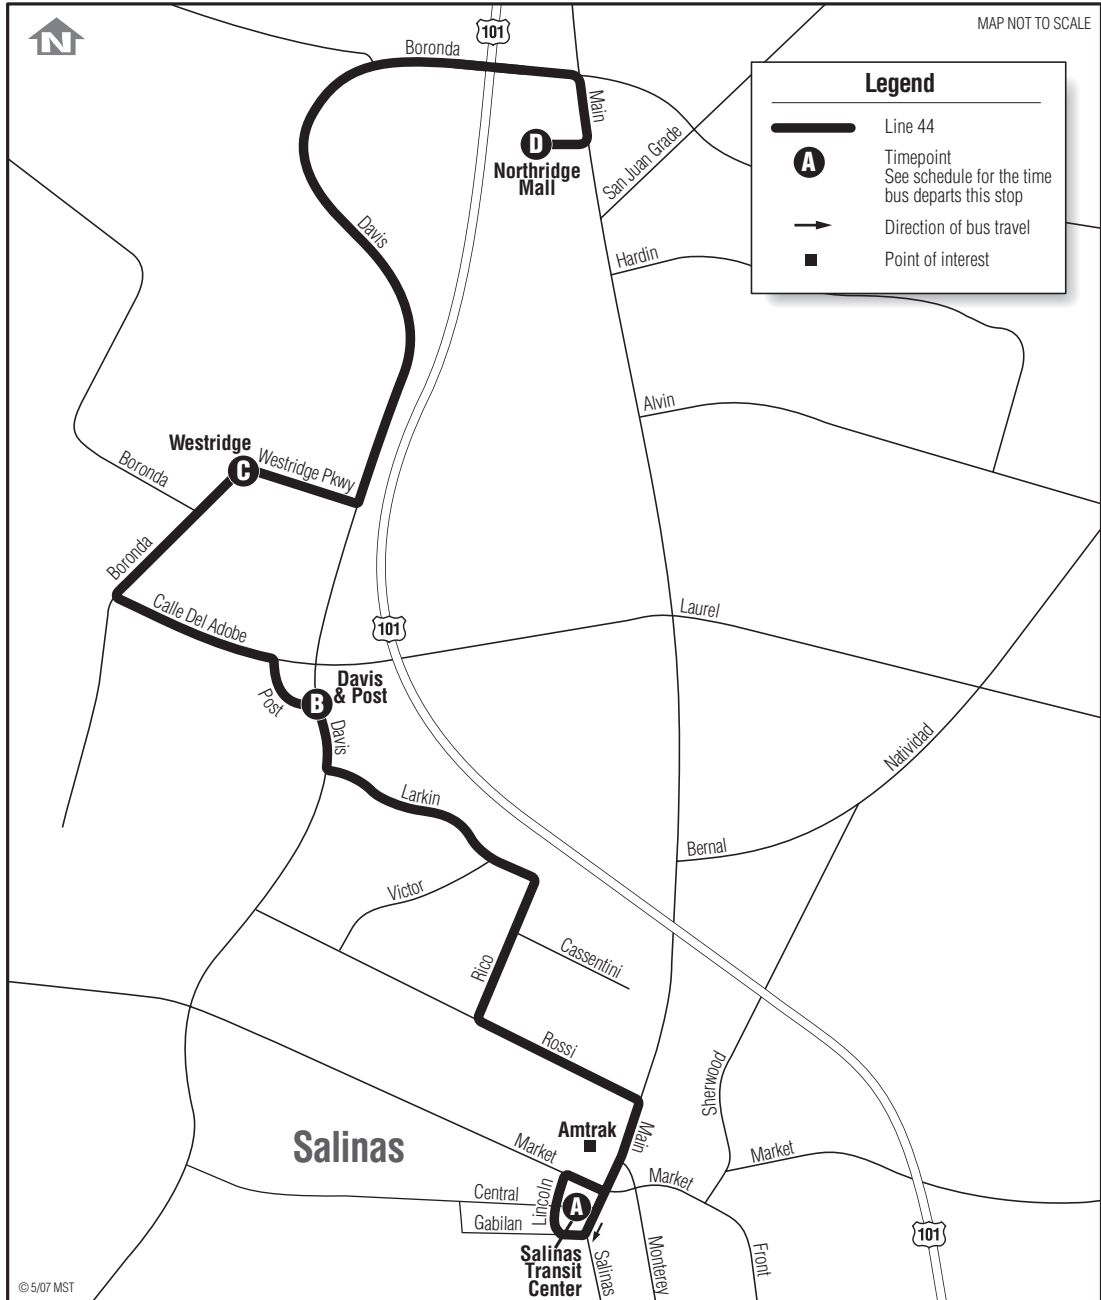

44 Northridge

via Westridge

44 Northridge

Weekdays & Saturdays*

Notes	Salinas Transit Center A	Davis & Post B	Westridge C	Northridge Mall D
	7:15	7:26	7:31	7:39
	8:15	8:26	8:31	8:39
	9:15	9:26	9:31	9:39
	10:15	10:26	10:31	10:39
	11:15	11:26	11:31	11:39
	12:15	12:26	12:31	12:39
	1:15	1:26	1:31	1:39
	2:15	2:26	2:31	2:39
	3:15	3:26	3:31	3:39
	4:15	4:26	4:31	4:39
	5:15	5:26	5:31	5:39
	6:15	6:26	6:31	6:39
Sundays*				
	--	--	--	--
	9:15	9:26	9:31	9:39
	10:15	10:26	10:31	10:39
	11:15	11:26	11:31	11:39
	12:15	12:26	12:31	12:39
	1:15	1:26	1:31	1:39
	2:15	2:26	2:31	2:39
	3:15	3:26	3:31	3:39
	4:15	4:26	4:31	4:39
	5:15	5:26	5:31	5:39

44 Salinas

Weekdays & Saturdays*

Notes	Northridge Mall D	Westridge C	Davis & Post B	Salinas Transit Center A
A	--	6:48	6:52	7:02
	7:45	7:54	7:59	8:09
	8:45	8:54	8:59	9:09
	9:45	9:54	9:59	10:09
	10:45	10:54	10:59	11:09
	11:45	11:54	11:59	12:09
	12:45	12:54	12:59	1:09
	1:45	1:54	1:59	2:09
	2:45	2:54	2:59	3:09
	3:45	3:54	3:59	4:09
	4:45	4:54	4:59	5:09
	5:45	5:54	5:59	6:09
Sundays*				
	8:45	8:54	8:59	9:09
	9:45	9:54	9:59	10:09
	10:45	10:54	10:59	11:09
	11:45	11:54	11:59	12:09
	12:45	12:54	12:59	1:09
	1:45	1:54	1:59	2:09
	2:45	2:54	2:59	3:09
	3:45	3:54	3:59	4:09
	4:45	4:54	4:59	5:09
	5:45	5:54	5:59	6:09

Note:

A Not on Saturdays.

* Line 44 does not operate on Thanksgiving, Christmas, or New Year's Day.