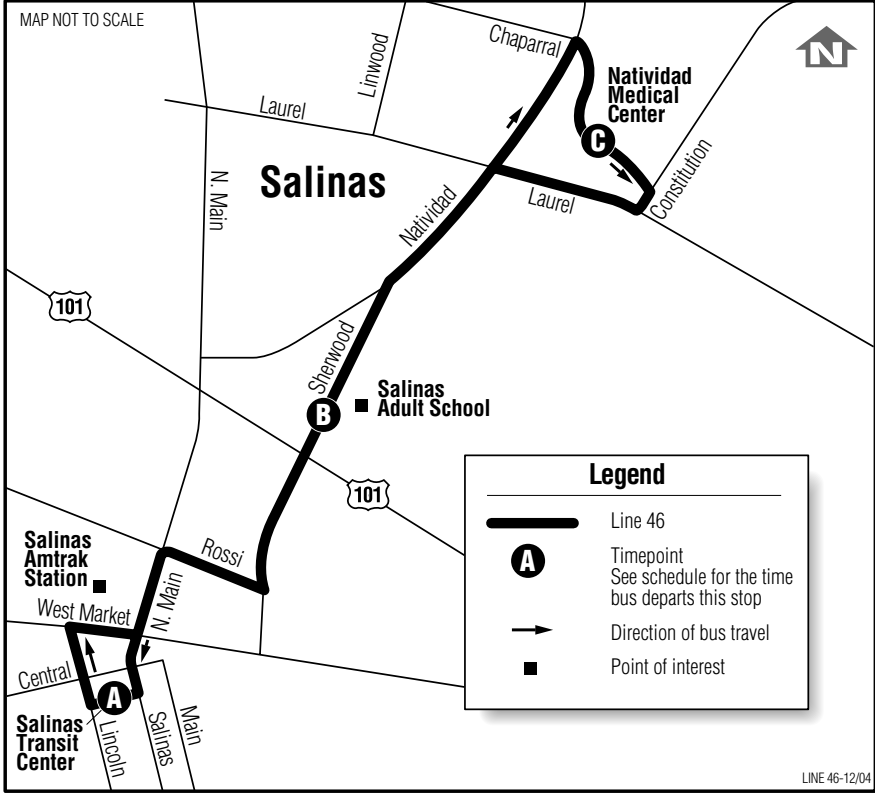

46 Natividad

| 46 Natividad | | | |
|--------------|------------------------------------|----------------------------------|--------------------------------------|
| Daily* | | | |
| Notes | Salinas Transit Center A | Salinas Adult School B | Natividad Medical Center C |
| A | 6:15 | 6:19 | 6:28 |
| A | 7:15 | 7:19 | 7:28 |
| | 8:15 | 8:19 | 8:28 |
| | 9:15 | 9:19 | 9:28 |
| | 10:15 | 10:19 | 10:28 |
| | 11:15 | 11:19 | 11:28 |
| | 12:15 | 12:19 | 12:28 |
| | 1:15 | 1:19 | 1:28 |
| | 2:15 | 2:19 | 2:28 |
| | 3:15 | 3:19 | 3:28 |
| | 4:15 | 4:19 | 4:28 |
| | 5:15 | 5:19 | 5:28 |
| A | 6:15 | 6:19 | 6:28 |

| 46 Salinas | | | |
|--------------------------------------|------------------------------------|-------|--|
| Daily* | | | |
| Natividad Medical Center C | Salinas Transit Center A | Notes | |
| 6:28 | 6:39 | A | |
| 7:28 | 7:39 | A | |
| 8:28 | 8:39 | | |
| 9:28 | 9:39 | | |
| 10:28 | 10:39 | | |
| 11:28 | 11:39 | | |
| 12:28 | 12:39 | | |
| 1:28 | 1:39 | | |
| 2:28 | 2:39 | | |
| 3:28 | 3:39 | | |
| 4:28 | 4:39 | | |
| 5:28 | 5:39 | | |
| 6:28 | 6:39 | A | |

Note:

A Weekdays only

* Line 46 does not operate on Thanksgiving, Christmas, or New Year's Day.