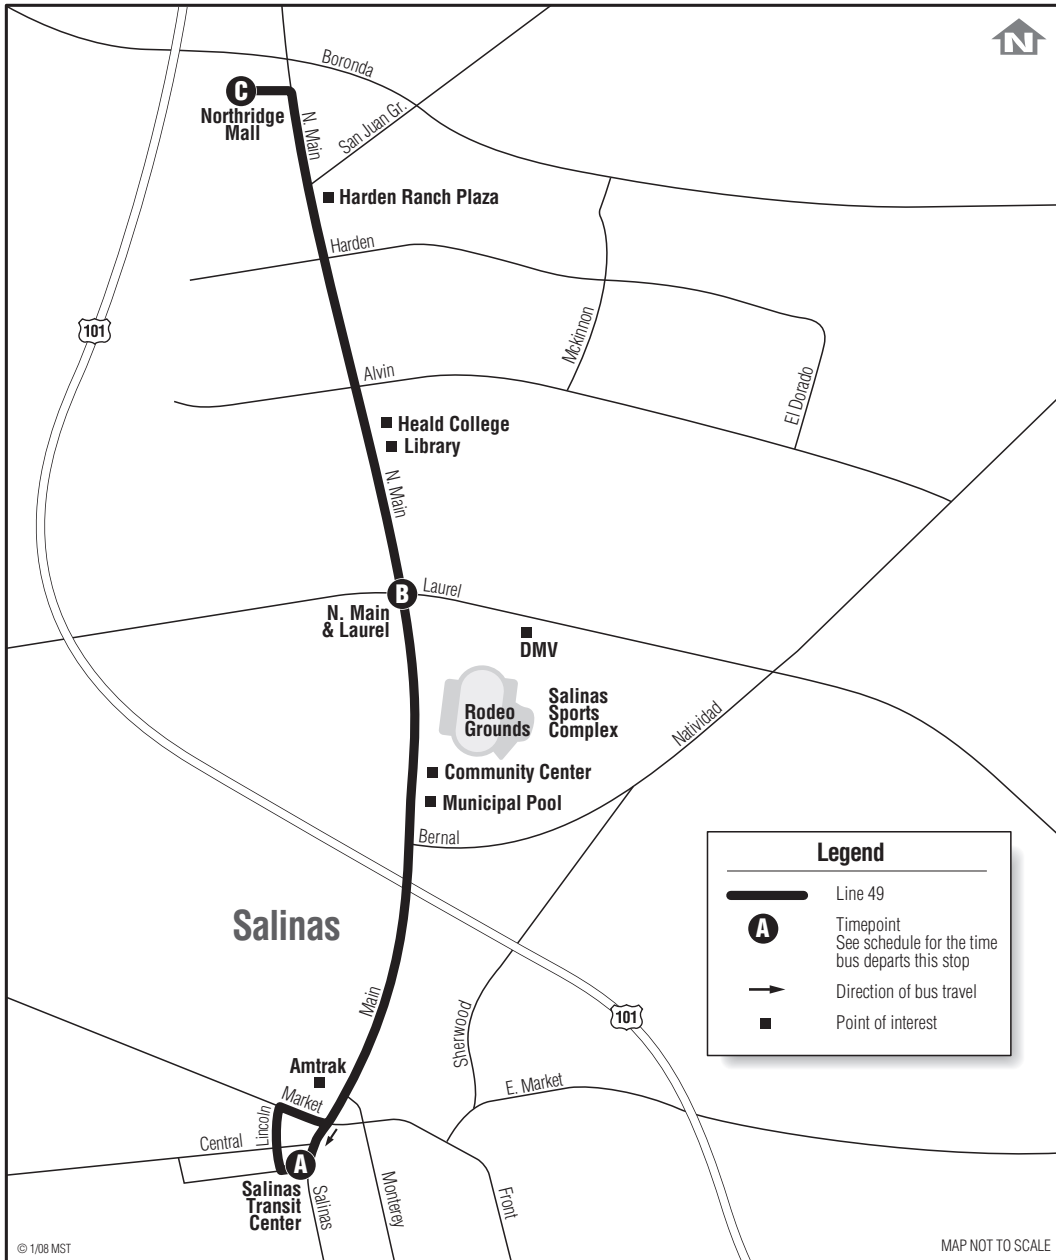

49 Northridge

via North Main St.

49 Northridge

Weekdays & Saturdays*

Notes	Salinas Transit Center A	North Main & Laurel B	Northridge Mall C
A	6:15	6:23	6:33
	7:15	7:23	7:33
	8:15	8:23	8:33
	9:15	9:23	9:33
	10:15	10:23	10:33
	11:15	11:23	11:33
	12:15	12:23	12:33
	1:15	1:23	1:33
	2:15	2:23	2:33
	3:15	3:23	3:33
	4:15	4:23	4:33
	5:15	5:23	5:33
	6:20	6:28	6:38
	7:15	7:20	7:30
	7:45	7:50	8:00
	8:45	8:50	9:00
	9:45	9:50	10:00
Sundays*			
	7:15	7:23	7:33
	8:15	8:23	8:33
	9:15	9:23	9:33
	10:15	10:23	10:33
	11:15	11:23	11:33
	12:15	12:23	12:33
	1:15	1:23	1:33
	2:15	2:23	2:33
	3:15	3:23	3:33
	4:15	4:23	4:33
	5:15	5:23	5:33
	6:15	6:23	6:33

49 Salinas

Weekdays & Saturdays*

Notes	Northridge Mall C	North Main & Laurel B	Salinas Transit Center A
A	6:15	6:20	6:35
	6:45	6:50	7:05
	7:45	7:50	8:05
	8:45	8:50	9:05
	9:45	9:50	10:05
	10:45	10:50	11:05
	11:45	11:50	12:05
	12:45	12:50	1:05
	1:45	1:50	2:05
	2:45	2:50	3:05
	3:45	3:50	4:05
	4:45	4:50	5:05
B	5:45	5:50	6:05
	6:45	6:50	7:05
	8:05	8:10	8:15
	9:05	9:10	9:15
	--	--	--
Sundays*			
	7:45	7:50	8:05
	8:45	8:50	9:05
	9:45	9:50	10:05
	10:45	10:50	11:05
	11:45	11:50	12:05
	12:45	12:50	1:05
	1:45	1:50	2:05
	2:45	2:50	3:05
	3:45	3:50	4:05
	4:45	4:50	5:05
	5:45	5:50	6:05
	6:45	6:50	7:05

Notes:

A Not on Saturdays.

B Serves Salinas Amtrak station. Other trips serve Salinas Amtrak on request.

* Line 49 does not operate on Thanksgiving, Christmas, or New Year's Day.