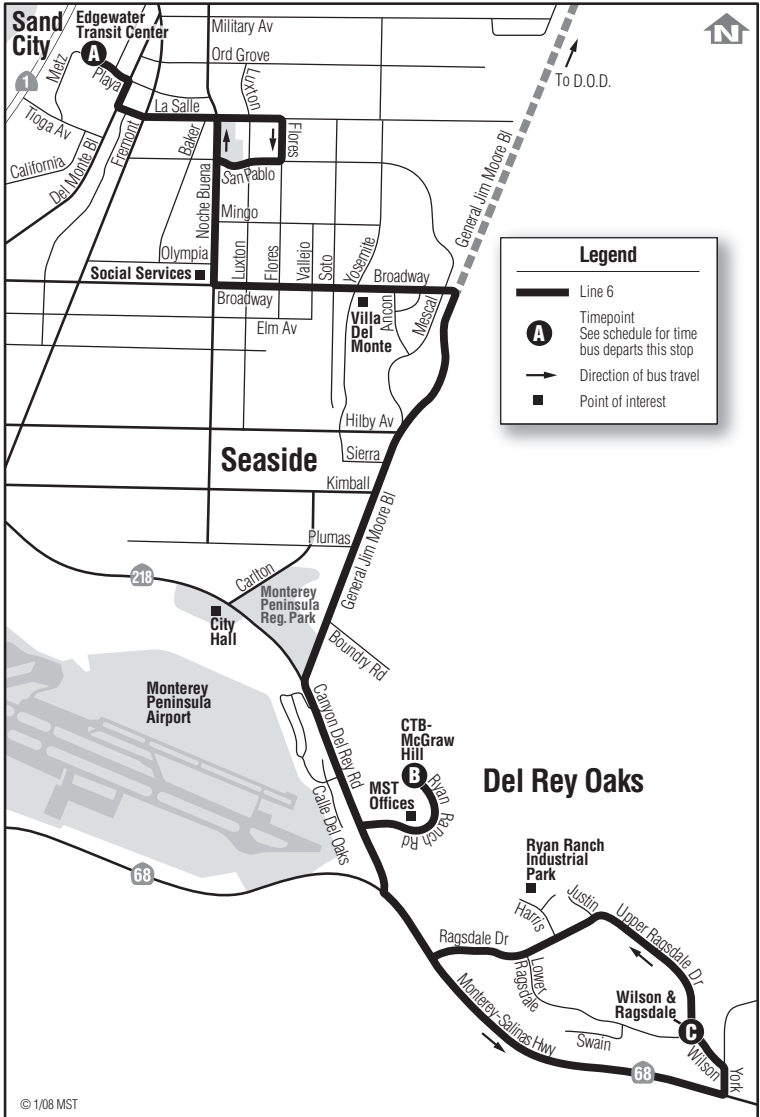

# 6 Edgewater

## 6 Ryan Ranch

Weekdays*			
Notes	Edgewater Transit Exchange	CTB-McGraw Hill	Wilson & Ragsdale
	<b>A</b>	<b>B</b>	<b>C</b>
	6:45	7:00	7:03
	7:25	7:40	7:43
A	8:02	8:17	8:20

## 6 Edgewater

Weekdays*			
Notes	Wilson & Ragsdale	CTB-McGraw Hill	Edgewater Transit Exchange
	<b>C</b>	<b>B</b>	<b>A</b>
B	4:05	4:08	4:23
	4:40	4:43	4:58
	5:15	5:18	5:33

Notes:  
 A Arrives at D.O.D./POM Annex at 8:40 am.  
 B Departs D.O.D. at 3:45 pm.  
 \* Line 6 does not operate on Thanksgiving, Christmas, or New Year's Day.

Flores Street served outbound only to Ryan Ranch.