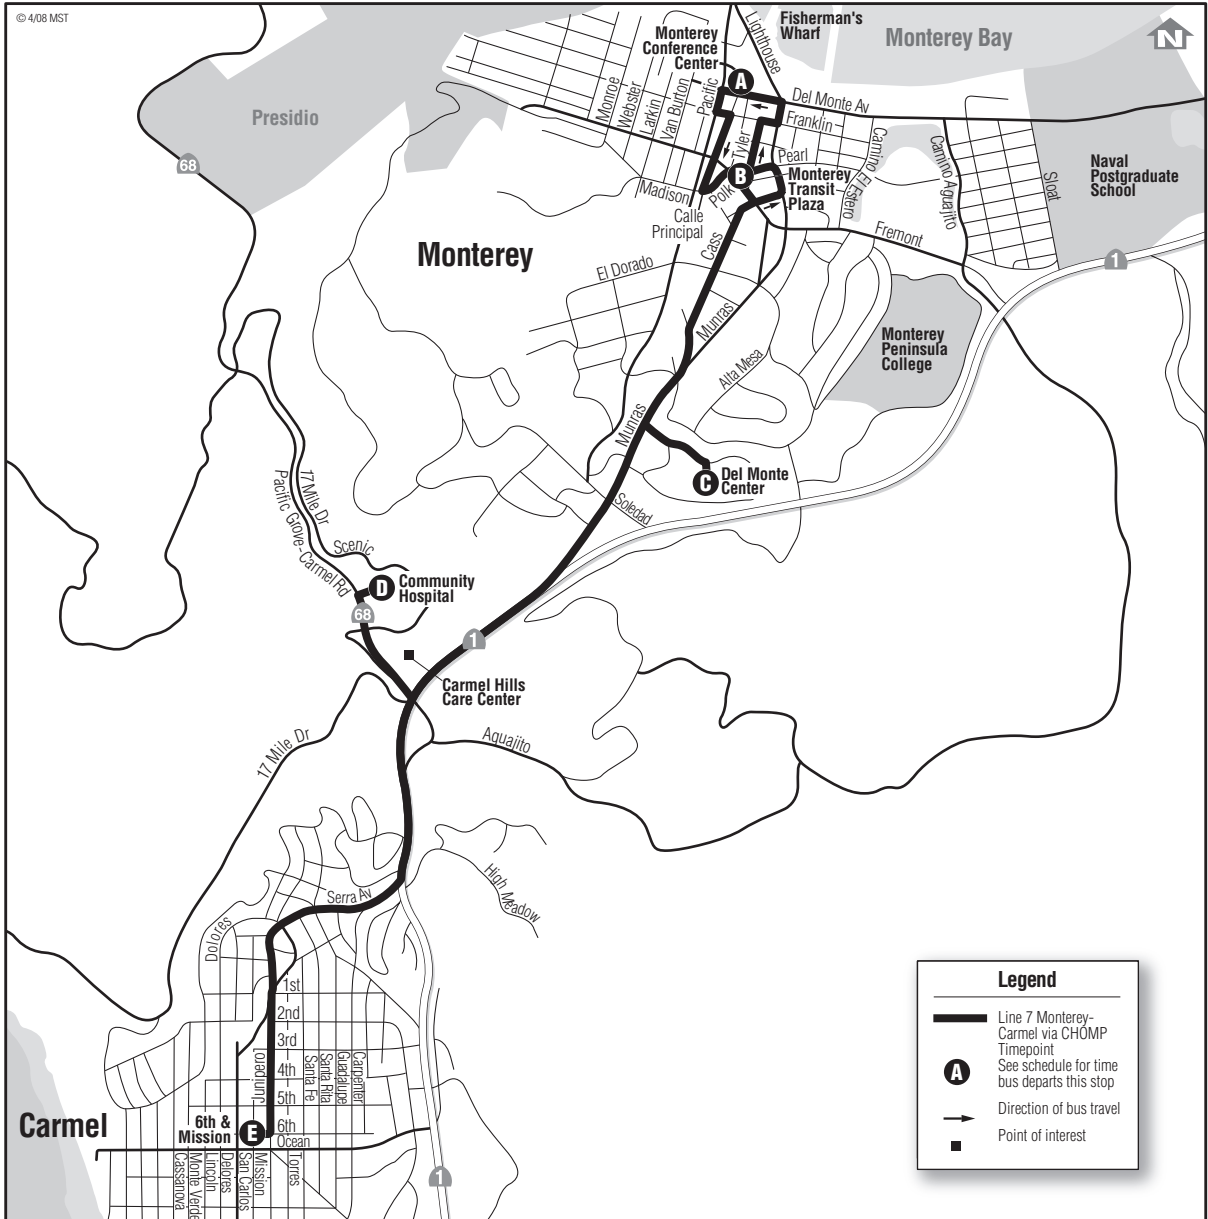

7 Carmel via CHOMP

7 Monterey via CHOMP

Continued on next page

7 Carmel via CHOMP

Weekdays*

Monterey Conference Center A	Monterey Transit Plaza B	Del Monte Center C	Community Hospital D	Carmel 6th & Mission E
8:55	9:00	9:06	9:14	9:22
9:55	10:00	10:06	10:14	10:22
10:55	11:00	11:06	11:14	11:22
11:55	12:00	12:06	12:14	12:22
12:55	1:00	1:06	1:14	1:22
1:55	2:00	2:06	2:14	2:22
2:55	3:00	3:06	3:14	3:22
3:55	4:00	4:06	4:14	4:22

7 Monterey via CHOMP

Weekdays*

Carmel 6th & Mission E	Community Hospital D	Del Monte Center C	Monterey Transit Plaza B	Monterey Conference Center A
9:22	9:32	9:39	9:45	9:55
10:22	10:32	10:39	10:45	10:55
11:22	11:32	11:39	11:45	11:55
12:22	12:32	12:39	12:45	12:55
1:22	1:32	1:39	1:45	1:55
2:22	2:32	2:39	2:45	2:55
3:22	3:32	3:39	3:45	3:55
4:22	4:32	--	--	--

Notes:

Line 7 will **supplement** DART service to CHOMP, which will continue to operate 7 days a week.

*Line 7 does not operate on Thanksgiving, Christmas, or New Year's Day.